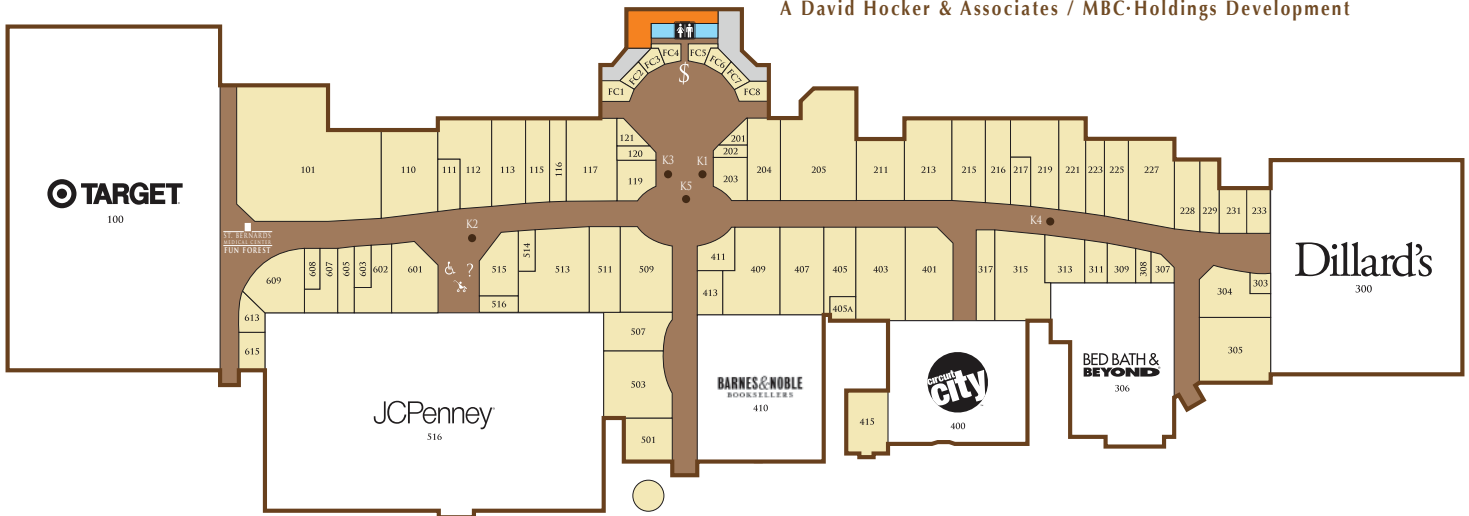

## DEPARTMENT STORES

- 300 - Dillard's
- 516 - JCPenney
- 100 - Target

## WOMEN'S APPAREL

- 509 - Ann Taylor Loft
- 219 - Body Central
- 403 - Charlotte Russe
- 501 - Chico's
- 115 - Christopher & Banks
- 503 - Coldwater Creek
- 110 - Dress Barn
- 507 - J. Jill
- 513 - Lane Bryant/Cacique
- 117 - New York & Company
- 409 - Victoria's Secret

## CHILDREN'S APPAREL

- 511 - The Children's Place
- 205 - Gap Baby
- 205 - Gap Kids
- 204 - Limited Too

## HOME & ELECTRONICS

- 306 - Bed, Bath & Beyond
- 400 - Circuit City
- 605 - Game Stop
- 111 - Radio Shack
- 304 - Sleep Number